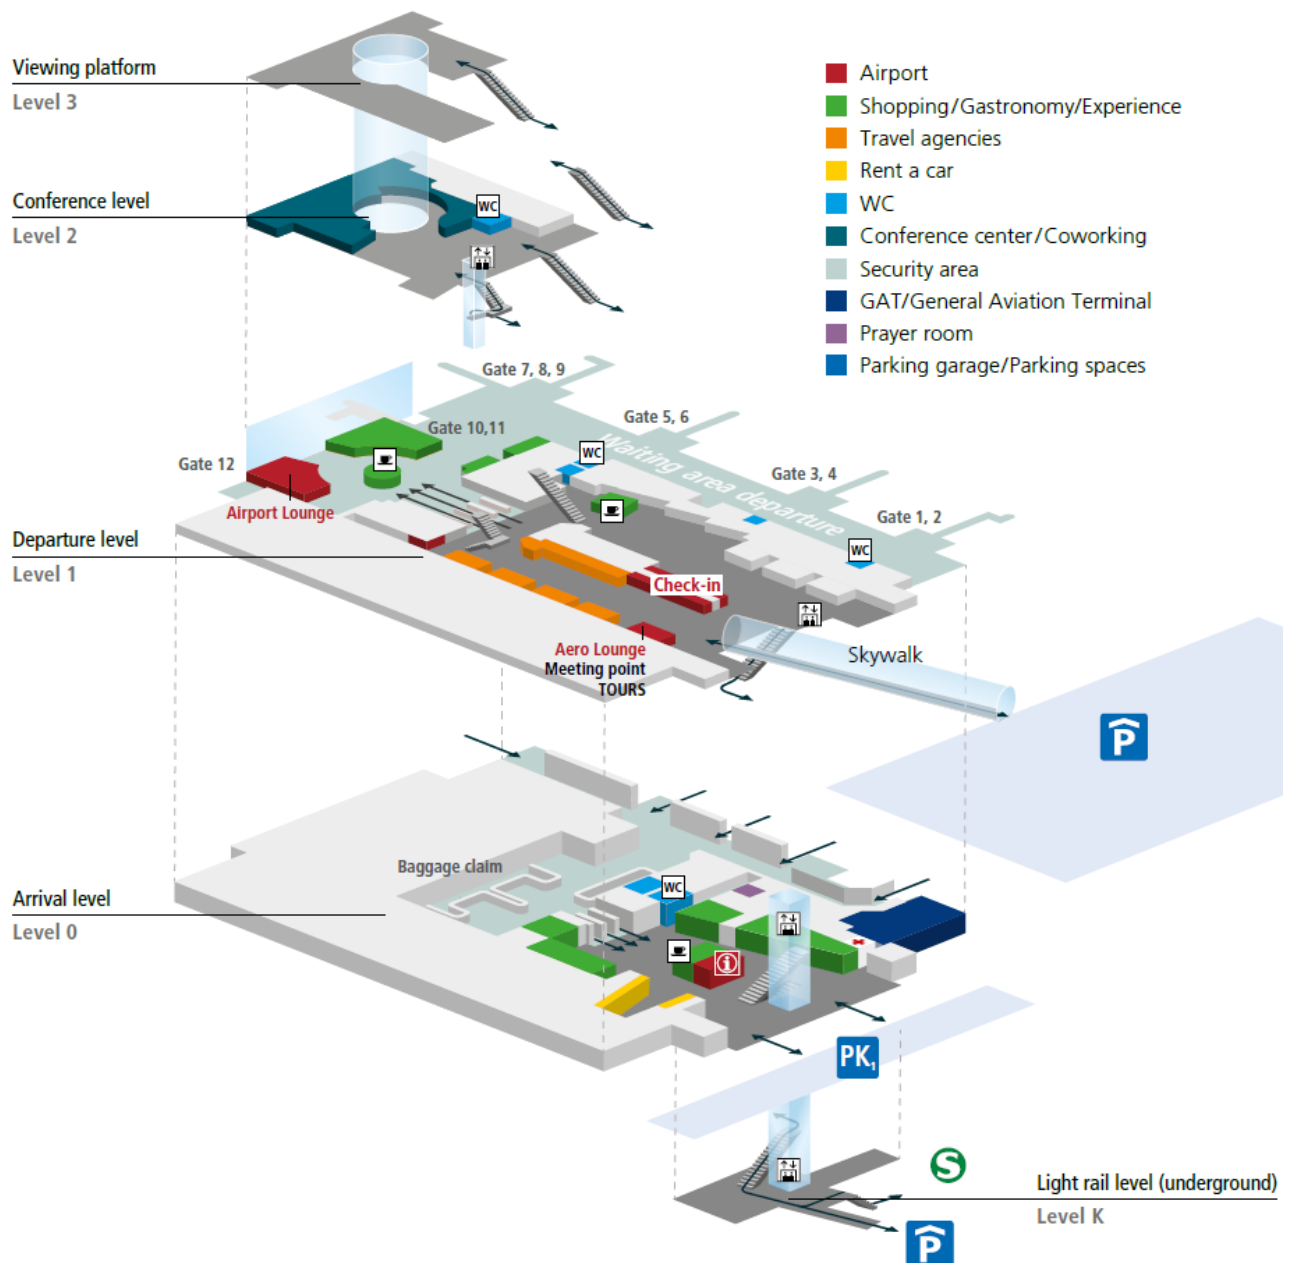

Travel information

Conference Center Dresden Airport

Approach by car

Flughafen Dresden International
 Flughafenterminal
 Wilhelmine-Reichard-Ring 1
 01109 Dresden

Approach by Suburban train/Tram/Bus

S2 von Dresden Hauptbahnhof / Dresden-Neustadt bis Dresden-Flughafen
 Tram service No. 7 from Dresden Main Station/City Center to **STOP** "Infineon-Nord" – Please Change to Bus service No. 77 to **STOP** "Flughafen/Airport"

Conference Center and Coworking space are located on level 2.